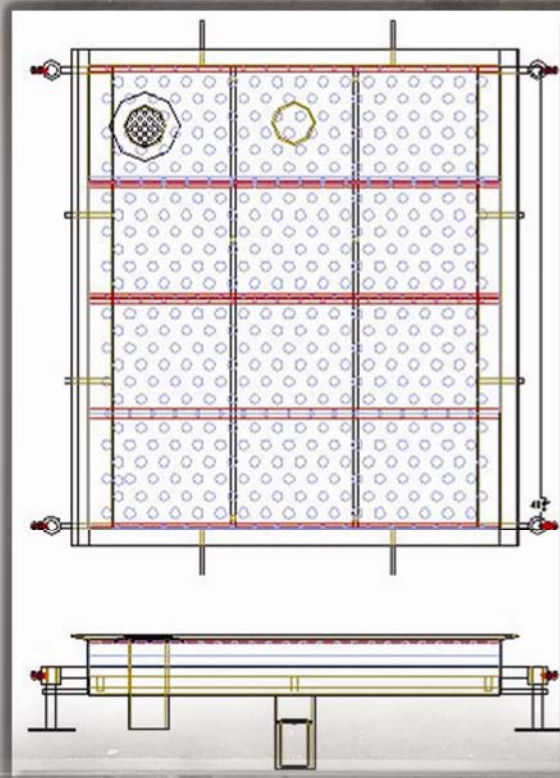

Foot Bath

Reliable Simple Protection for Sanitary Areas

Protect the sanitary processing areas from footwear contamination with foot baths at every entrance. Aggressive stainless steel MaxTred decking provides solid high traction footing in a wet and slippery area.

- Works with flooded sanitizer or foamed sanitizer
- Options include in-floor and above floor free standing designs for rapid installation
- Sizes available for all entrances and passageways
- Liquid level is maintained with a simple and reliable overflow drain
- Easy to disassemble for periodic cleaning and inspection
- Utilizes anti-slip MaxTred planking to provide solid footing surface with a long life in high traffic areas